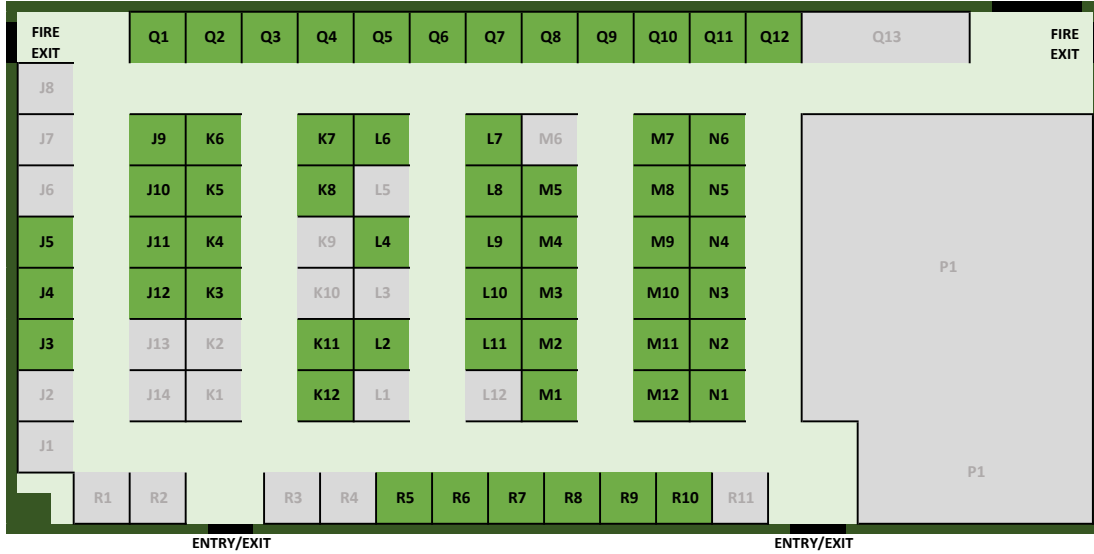

MAT-SU OUTDOORSMAN SHOW

April 12, 13 & 14, 2024

TURF FIELD VENDOR BOOTHS

FREIGHT DOOR

MEZZANINE VENDOR TABLES

ICE RINK VENDOR BOOTHS

VENDOR LIST

Updated: 5/8/2023

A1 - Wild Alaska Art
A2 - Alaska Dog Works
A3 - Niniichik ChartersSeward Fis
A4 - Seward Fishing ClubNiniichik
A5
A6
A7 - We Are Dip Alaska
A8
A9
A10 - KOA Seward
A11
A12 - Afshunt Charters

B1 - Meadowlark Apothecary
B2
B3
B4
B5
B6
B7
B8
B9
B10
B11
B12

F7 - Camper Valley RV

G1 - Denali Tactical Knives
G2
G3
G4
G5
G6 - Big Dan's Fishing Charters
G7 - Big Dan's Fishing Charters
G8 - Matanuska Valley Federal C
G9 - Matanuska Valley Federal C
G10 - Fallen Outdoors
G11 - Fallen Outdoors
G12
G13
G14
G15

FOOD TRUCKS	
T1 - Just Brew It	T7
T2 - Grandma Wei's Homemade	T8
T3	T9
T4	T10
T5	T11
T6	T12

BLEACHER AREA

S1
S2
S3
S4
S5
S6
S7
S8 - Phantom Tri-River Charters
S9
S10
S11
S12
S13
S14
S15
S16

MEZZANINE

Y1 - Alaska Soap Basket
Y2
Y3
Y4
Y5
Y6
Y7
Y8
Y9
Y10
Y11
Y12
Y13
Y14
Y15
Y16
Y17
Y18
Y19
Y20
Y21
Y22
Y23 - Color Me Fun Entertainment
Y24 - Alaska Solstice Search Dogs