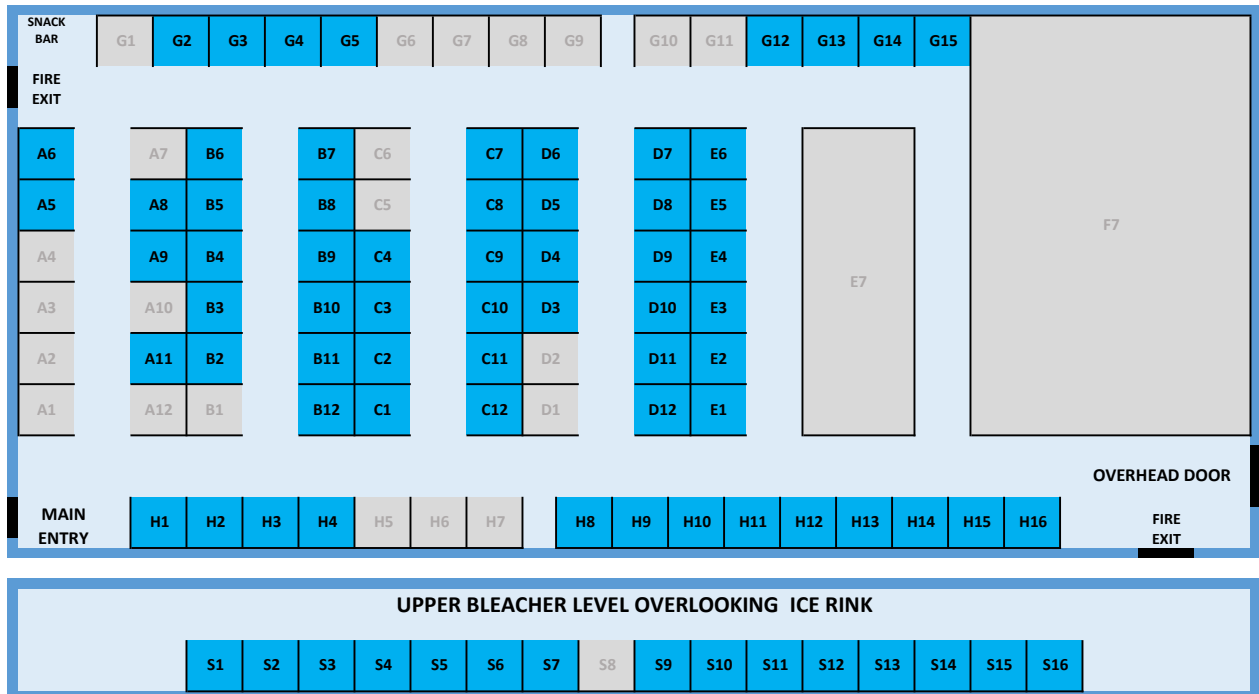

MAT-SU OUTDOORSMAN SHOW

April 12, 13 & 14, 2024

TURF FIELD VENDOR BOOTHS

FREIGHT DOOR

MEZZANINE VENDOR TABLES

ICE RINK VENDOR BOOTHS

VENDOR LIST

Updated: 5/8/2023

A1 - Wild Alaska Art
A2 - Alaska Dog Works
A3 - Niniichik ChartersSeward Fis
A4 - Seward Fishing ClubNiniichik
A5
A6
A7 - We Are Dip Alaska
A8
A9
A10 - KOA Seward
A11
A12 - Afshunt Charters

B1 - Meadowlark Apothecary
B2
B3
B4
B5
B6
B7
B8
B9
B10
B11
B12

FOOD TRUCKS	
T1 - Just Brew It	T7
T2 - Grandma Wei's Homemade	T8
T3	T9
T4	T10
T5	T11
T6	T12

BLEACHER AREA

S1
S2
S3
S4
S5
S6
S7
S8 - Phantom Tri-River Charters
S9
S10
S11
S12
S13
S14
S15
S16

MEZZANINE

Y1 - Alaska Soap Basket
Y2
Y3
Y4
Y5
Y6
Y7
Y8
Y9
Y10
Y11
Y12
Y13
Y14
Y15
Y16
Y17
Y18
Y19
Y20
Y21
Y22
Y23 - Color Me Fun Entertainment
Y24 - Alaska Solstice Search Dogs