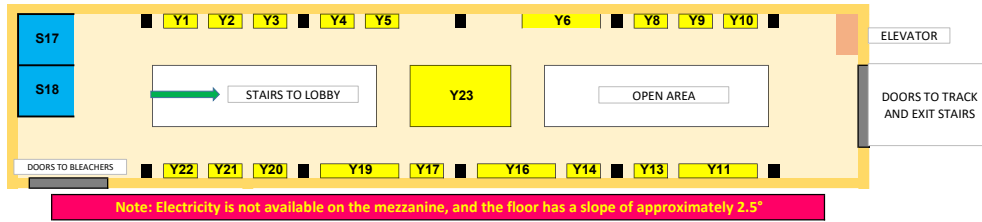

MAT-SU OUTDOORSMAN SHOW

April 12, 13 & 14, 2024

TURF FIELD VENDOR BOOTHS

FREIGHT DOOR

MEZZANINE VENDOR TABLES

ICE RINK VENDOR BOOTHS

VENDOR LIST

Updated: 5/6/2024