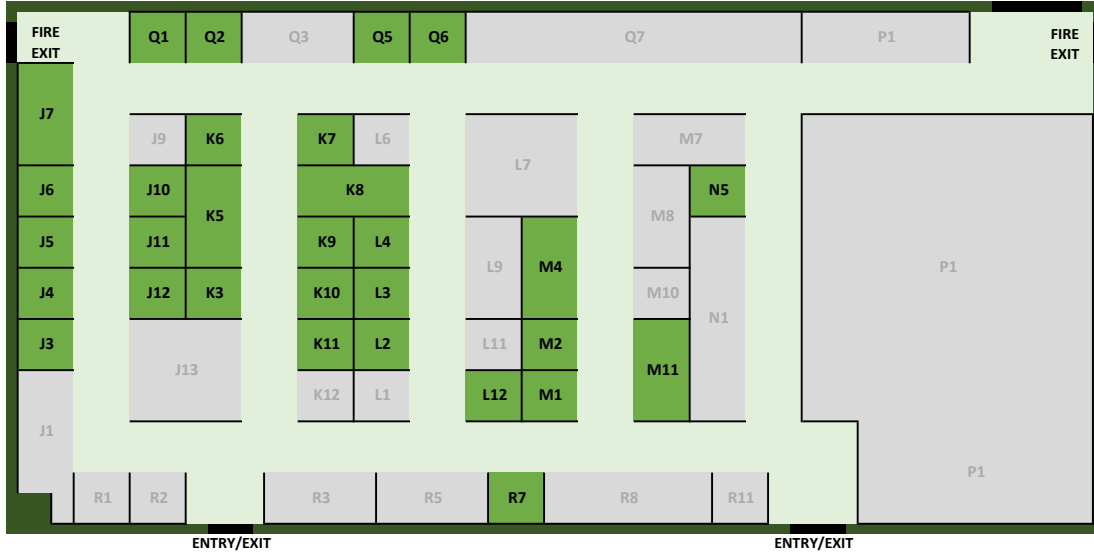

MAT-SU OUTDOORSMAN SHOW

April 12, 13 & 14, 2024

TURF FIELD VENDOR BOOTHS

FREIGHT DOOR

MEZZANINE VENDOR TABLES

ICE RINK VENDOR BOOTHS

VENDOR LIST

Updated: 5/6/2024

A1 - Wild Alaska Art
A2
A3 - A-Z Creations
A4
A5
A6 - RS Supplies & Optics
A7
A8 - Pristine Ventures
A10
A11
A12 - Afishunt Charters

B1
B2 - Wild Things Alaska
B3
B6
B7
B8
B9
B10
B11
B12 - Seward Fishing Club

C1 - Seward Fishing Club
C2
C3
C4
C5
C6 - Whiskey Point Cabins & RV
C7
C8
C9
C10
C11
C12

D1 - Fox Sauce
D2 - Northern Lights Coupons
D3
D5
D6 - Mahay's Jetboat Adventures
D7 - Sherp of Alaska
D9 - Safari Club Intl-Alaska Chap
D11 - Retten.1 LLC
D12 - Alaskan Gun Guard

E1 - Seward KOA
E2 - Sea Tow
E3
E4
E7 - Arctic Home Living
E8
E9
E10 - Alaska Frontier Fabrication
E11 - Camper Valley RV

G1 - Denali Tactical Knives
G2
G3 - Crazy Rays Adventures
G5
G6 - Big Dan's Fishing Charters
G8 - Matanuska Valley Federal C
G10
G12