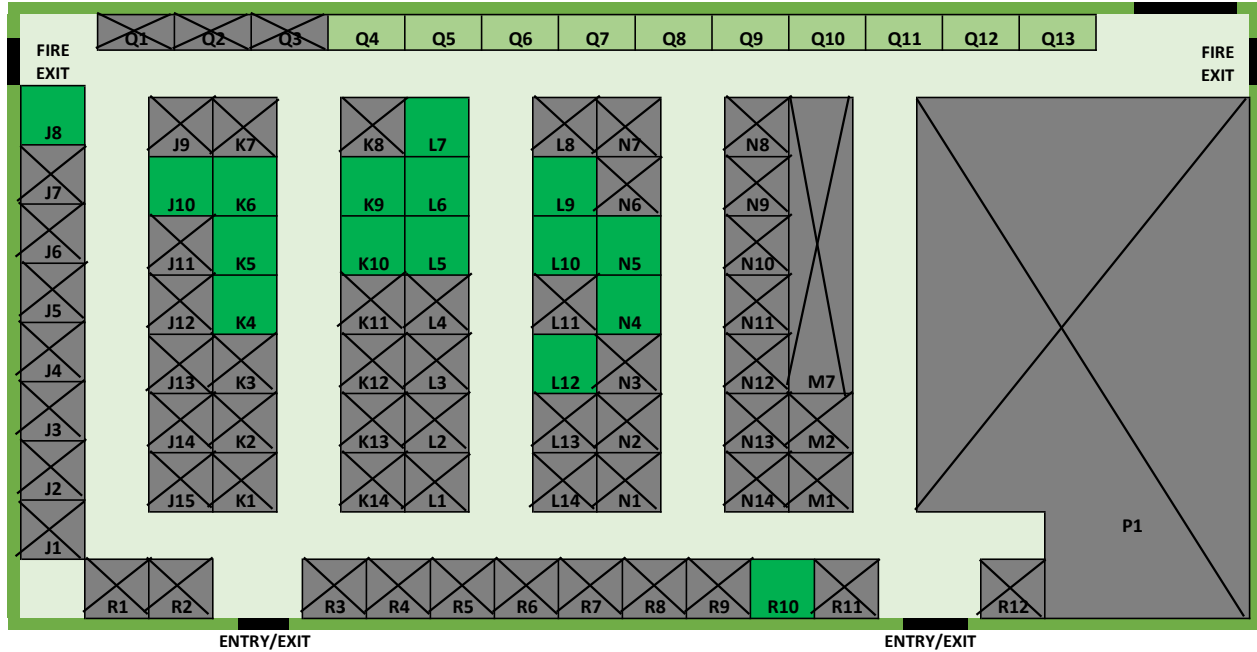

# TURF FIELD BOOTH LAYOUT

March 25, 26 & 27, 2022

FREIGHT DOOR

J1 - Alaska Outdoor Shelters
J2 - Anchorage PD
J3 - Leupold Optics
J4 - Accurate Advantage
J5 - Bugout Holsters
J6 - Peninsula Sportfishing
J7 - Ready ALASKA
J8
J9 - Long Spring Solar
J10
J11 - Alaska Trails
J12 - Mat-Su Convention & Visitors
J13 - Alaska Mountain Products
J14 - Bare Metal Prints
J15 - Safari Club Intl-Alaska Chapt
K1 - Safari Club Intl-Alaska Chapt
K2 - Alaskan Gun Guard
K3 - Patriot BBQ
K4
K5
K6
K7 - Etosha Cattle CC
K8
K9
K10
K11 - Damsel in Defense
K12 - Fische Wear and Women's Fl
K13 - Fische Wear and Women's Fl
K14 - Cheeky Porcupine

FOOD TRUCKS	
T1 - Grandma Wei's Homemade	
T2 - Nonkie Be's Cajun Faves	
T3 - Just Brew It	
T4 - Wisconsin Cheese Store	
T5 - Expedition BBQ	
T6	
T7	
T8	
T9	
T10	
T11	
T12	
T13	
T14	
T15	

10 x 10

12 x 6

Updated: 1/14/2022